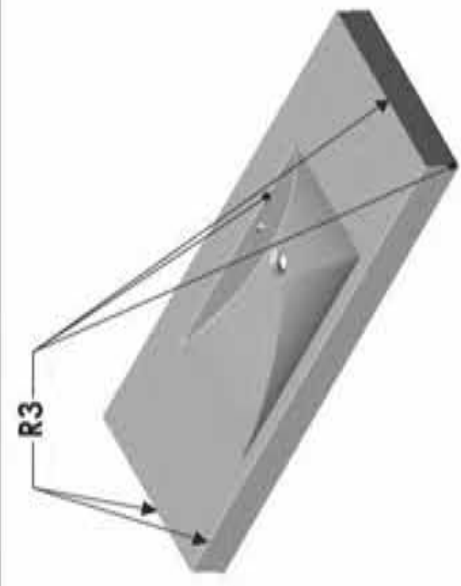

PROPRIETARY AND CONFIDENTIAL
THE INFORMATION CONTAINED IN THIS DRAWING IS THE SOLE PROPERTY OF MUSCLE MACHINE AB
ANY REPRODUCTION IN PART OR AS A WHOLE WITHOUT THE WRITTEN PERMISSION OF MUSCLE MACHINE AB IS PROHIBITED.

SECTION A-A